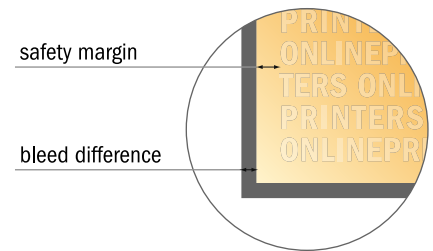

CLASSIC paper bags with rope handles

35 x 25 x 10 cm

Format view rotated by 90 degrees.

NOTE
 Please remove the die line from the download template before generating your artwork files. Please provide a second file (view file) to specify the position of the die line.

- Data format (incl. 3.00 mm bleed): 92.60 x 37.60 cm
- Trimmed size (open): 92.00 x 37.00 cm
- Trimmed size (closed): 35.00 x 25.00 x 10.00 cm
- **Safety margin**
 Maintaining 5.00 mm space between the text/information and the edge of the trimmed format prevents undesirable cuts.

Please note:

- Allow for trim allowance and safety margin according to instructions.
- Arrange background graphics, images or graphics up to the edge of the data format.
- Tolerances may occur during production due to cutting, punching and folding processes.
- This sketch is not drawn to scale.
- Printing data: Instructions and templates can be found under the menu item "Printing data" at www.onlineprinters.com.