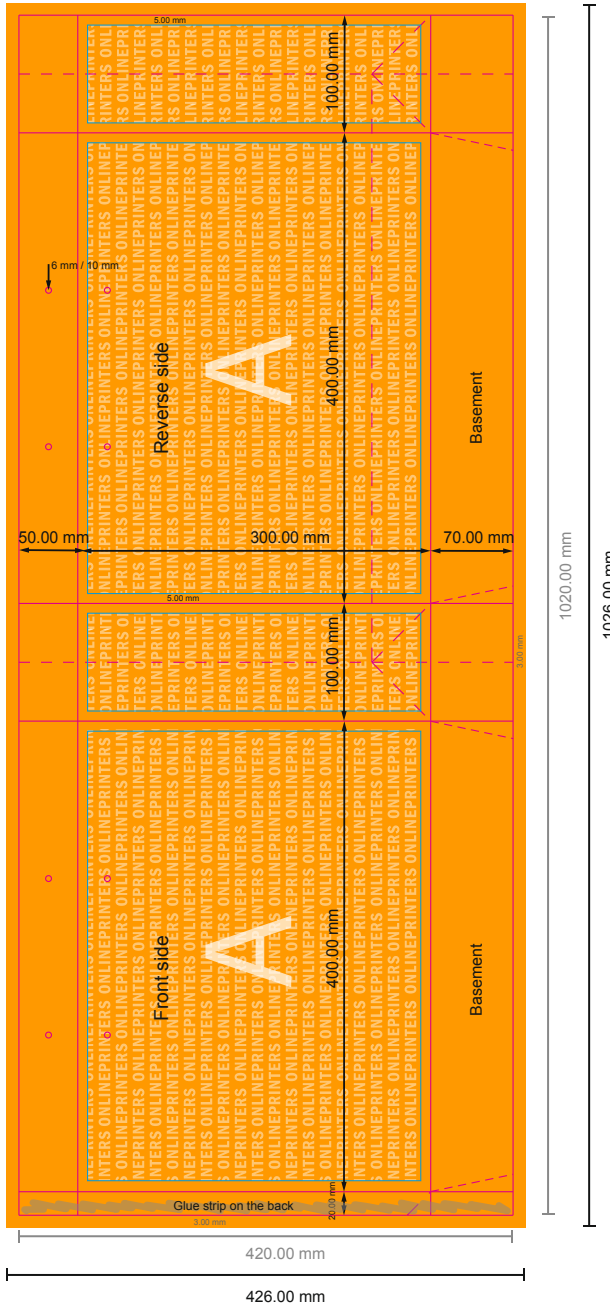

## CLASSIC paper bags with rope handles

40 x 30 x 10 cm

Format view rotated by 90 degrees.

- Data format (incl. 3.00 mm bleed): 102.60 x 42.60 cm
- Trimmed size (open): 102.00 x 42.00 cm
- Trimmed size (closed): 40.00 x 30.00 x 10.00 cm
- **Safety margin**  
Maintaining 5.00 mm space between the text/information and the edge of the trimmed format prevents undesirable cuts.

### Please note:

- Allow for trim allowance and safety margin according to instructions.
- Arrange background graphics, images or graphics up to the edge of the data format.
- Tolerances may occur during production due to cutting, punching and folding processes.
- This sketch is not drawn to scale.
- Printing data: Instructions and templates can be found under the menu item "Printing data" at [www.onlineprinters.com](http://www.onlineprinters.com).

### NOTE

Please remove the die line from the download template before generating your artwork files.  
Please provide a second file (view file) to specify the position of the die line.