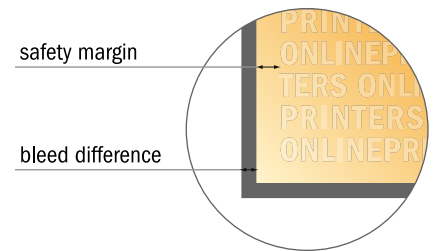

## CLASSIC paper bags with rope handles

40 x 30 x 10 cm

Format view rotated by 90 degrees.

- Data format (incl. 3.00 mm bleed): 102.60 x 42.60 cm
- Trimmed size (open): 102.00 x 42.00 cm
- Trimmed size (closed): 40.00 x 30.00 x 10.00 cm
- **Safety margin**  
Maintaining 5.00 mm space between the text/information and the edge of the trimmed format prevents undesirable cuts.

### Please note:

- Allow for trim allowance and safety margin according to instructions.
- Arrange background graphics, images or graphics up to the edge of the data format.
- Tolerances may occur during production due to cutting, punching and folding processes.
- This sketch is not drawn to scale.
- Printing data: Instructions and templates can be found under the menu item "Printing data" at [www.onlineprinters.com](http://www.onlineprinters.com).