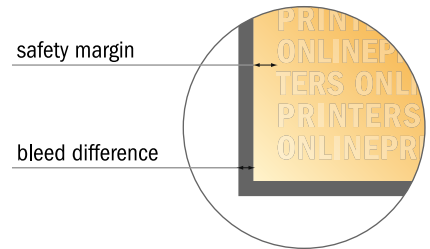

NOTE

Please remove the die line from the download template before generating your artwork files.
Please provide a second file (view file) to specify the position of the die line.

Please note:

- Allow for trim allowance and safety margin according to instructions.
- Arrange background graphics, images or graphics up to the edge of the data format.
- Tolerances may occur during production due to cutting, punching and folding processes.
- This sketch is not drawn to scale.
- Printing data: Instructions and templates can be found under the menu item "Printing data" at www.onlineprinters.com.

CLASSIC paper bags with rope handles

54 x 45 x 14 cm

- Data format (incl. 3.00 mm bleed): 70.60 x 59.60 cm
- Trimmed size (open): 70.00 x 59.00 cm
- Trimmed size (closed): 54.00 x 45.00 x 14.00 cm
- **Safety margin**
Maintaining 5.00 mm space between the text/information and the edge of the trimmed format prevents undesirable cuts.