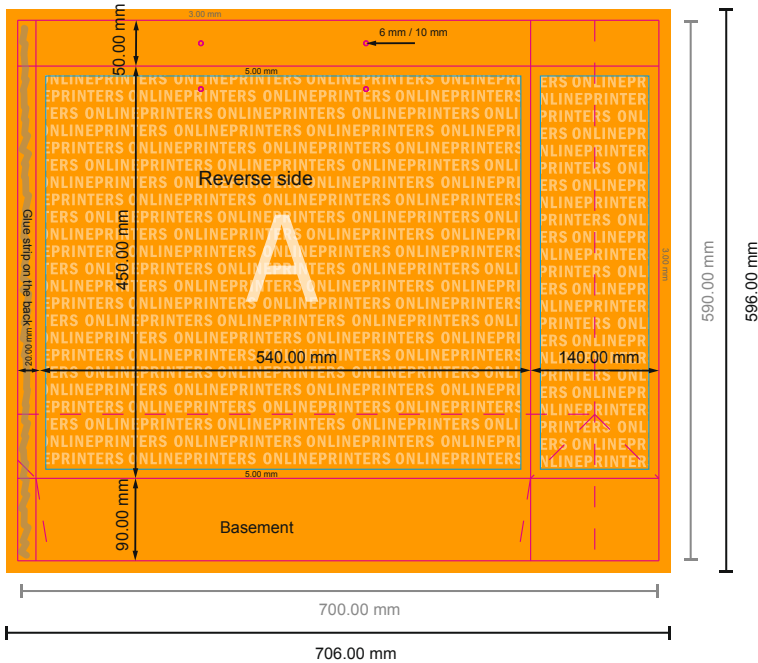

CLASSIC paper bags with rope handles

54 x 45 x 14 cm

- Data format (incl. 3.00 mm bleed): 70.60 x 59.60 cm
- Trimmed size (open): 70.00 x 59.00 cm
- Trimmed size (closed): 54.00 x 45.00 x 14.00 cm
- Safety margin
Maintaining 5.00 mm space between the text/information and the edge of the trimmed format prevents undesirable cuts.

NOTE

Please remove the die line from the download template before generating your artwork files.
Please provide a second file (view file) to specify the position of the die line.

Please note:

- Allow for trim allowance and safety margin according to instructions.
- Arrange background graphics, images or graphics up to the edge of the data format.
- Tolerances may occur during production due to cutting, punching and folding processes.
- This sketch is not drawn to scale.
- Printing data: Instructions and templates can be found under the menu item "Printing data" at www.onlineprinters.com.

CLASSIC paper bags with rope handles

54 x 45 x 14 cm

- Data format (incl. 3.00 mm bleed): 70.60 x 59.60 cm
- Trimmed size (open): 70.00 x 59.00 cm
- Trimmed size (closed): 54.00 x 45.00 x 14.00 cm
- **Safety margin**
Maintaining 5.00 mm space between the text/information and the edge of the trimmed format prevents undesirable cuts.