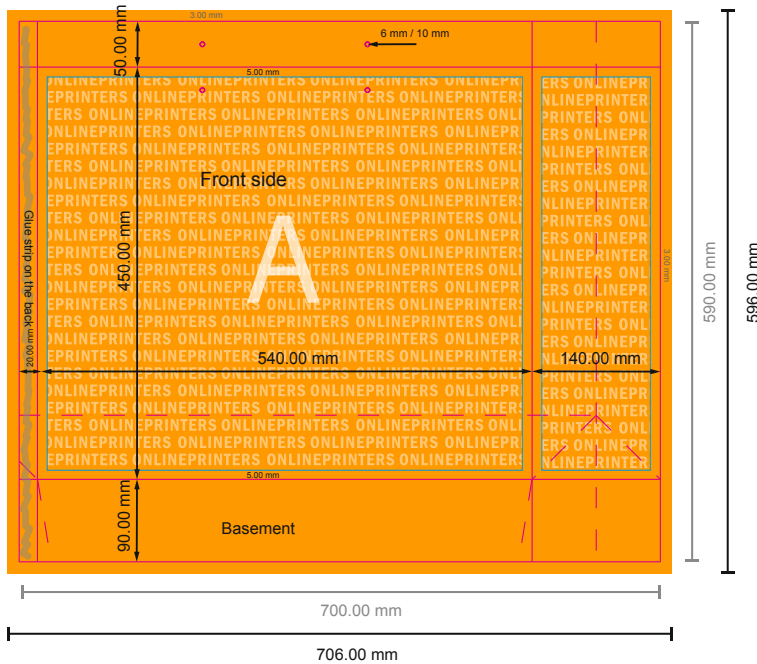

CLASSIC paper bags with rope handles

54 x 45 x 14 cm

- Data format (incl. 3.00 mm bleed): 70.60 x 59.60 cm
- Trimmed size (open): 70.00 x 59.00 cm
- Trimmed size (closed): 54.00 x 45.00 x 14.00 cm
- Safety margin
Maintaining 5.00 mm space between the text/information and the edge of the trimmed format prevents undesirable cuts.

NOTE

Please remove the die line from the download template before generating your artwork files.
Please provide a second file (view file) to specify the position of the die line.

Please note:

- Allow for trim allowance and safety margin according to instructions.
- Arrange background graphics, images or graphics up to the edge of the data format.
- Tolerances may occur during production due to cutting, punching and folding processes.
- This sketch is not drawn to scale.
- Printing data: Instructions and templates can be found under the menu item "Printing data" at www.onlineprinters.com.

CLASSIC paper bags with rope handles

54 x 45 x 14 cm

- Data format (incl. 3.00 mm bleed): 70.60 x 59.60 cm
- Trimmed size (open): 70.00 x 59.00 cm
- Trimmed size (closed): 54.00 x 45.00 x 14.00 cm
- **Safety margin**
Maintaining 5.00 mm space between the text/information and the edge of the trimmed format prevents undesirable cuts.