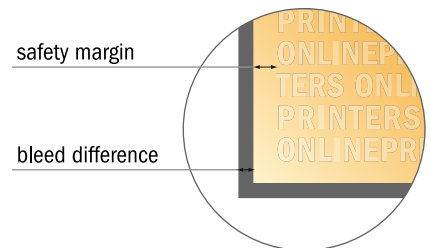

CLASSIC paper bags with rope handles

54 x 45 x 14 cm

- Data format (incl. 3.00 mm bleed): 70.60 x 59.60 cm
- Trimmed size (open): 70.00 x 59.00 cm
- Trimmed size (closed): 54.00 x 45.00 x 14.00 cm
- Safety margin
Maintaining 5.00 mm space between the text/information and the edge of the trimmed format prevents undesirable cuts.

NOTE

Please remove the die line from the download template before generating your artwork files.
Please provide a second file (view file) to specify the position of the die line.

Please note:

- Allow for trim allowance and safety margin according to instructions.
- Arrange background graphics, images or graphics up to the edge of the data format.
- Tolerances may occur during production due to cutting, punching and folding processes.
- This sketch is not drawn to scale.
- Printing data: Instructions and templates can be found under the menu item "Printing data" at www.onlineprinters.com.

CLASSIC paper bags with rope handles

54 x 45 x 14 cm

- Data format (incl. 3.00 mm bleed): 70.60 x 59.60 cm
- Trimmed size (open): 70.00 x 59.00 cm
- Trimmed size (closed): 54.00 x 45.00 x 14.00 cm
- **Safety margin**
Maintaining 5.00 mm space between the text/information and the edge of the trimmed format prevents undesirable cuts.