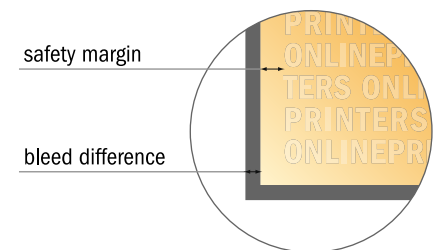

Eco/natural paper bags with rope handles

30 x 40 x 10 cm

Format view rotated by 90 degrees.

NOTE

Please remove the die line from the download template before generating your artwork files.
Please provide a second file (view file) to specify the position of the die line.

- Data format (incl. 3.00 mm bleed): 82.60 x 52.60 cm
- Trimmed size (open): 82.00 x 52.00 cm
- Trimmed size (closed): 30.00 x 40.00 x 10.00 cm

■ Safety margin

Maintaining 4 mm space between the text/information and the edge of the trimmed format prevents undesirable cuts.

Please note:

- Allow for trim allowance and safety margin according to instructions.
- Arrange background graphics, images or graphics up to the edge of the data format.
- Tolerances may occur during production due to cutting, punching and folding processes.
- This sketch is not drawn to scale.
- Printing data: Instructions and templates can be found under the menu item "Printing data" at www.onlineprinters.com.