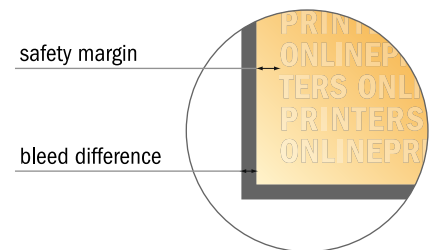

## Postcard Stickers

A7-Square

- Data format (incl. 2.00 mm bleed): 7.80 x 7.80 cm
- Trimmed size: 7.40 x 7.40 cm
- **Safety margin**  
Maintaining 4 mm space between the text/information and the edge of the trimmed format prevents undesirable cuts.

### Please note:

- Allow for trim allowance and safety margin according to instructions.
- Arrange background graphics, images or graphics up to the edge of the data format.
- Tolerances may occur during production due to cutting, punching and folding processes.
- This sketch is not drawn to scale.
- Printing data: Instructions and templates can be found under the menu item "Printing data" at [www.onlineprinters.com](http://www.onlineprinters.com).