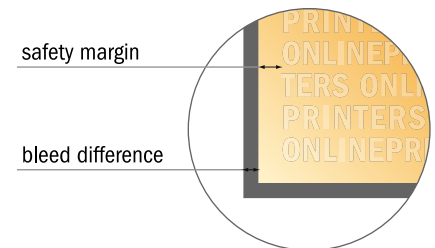

## Postcard Stickers

8.5 x 5.5 cm

- Data format (incl. 2.00 mm bleed): 5.90 x 8.90 cm
- Trimmed size: 5.50 x 8.50 cm
- Front side and reverse side dimensions are identical.
- **Safety margin**  
Maintaining 4 mm space between the text/information and the edge of the trimmed format prevents undesirable cuts.

### Please note:

- Allow for trim allowance and safety margin according to instructions.
- Arrange background graphics, images or graphics up to the edge of the data format.
- Tolerances may occur during production due to cutting, punching and folding processes.
- This sketch is not drawn to scale.
- Printing data: Instructions and templates can be found under the menu item "Printing data" at [www.onlineprinters.com](http://www.onlineprinters.com).