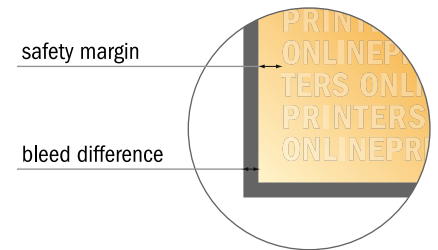

Posters

DIN-A0

- **Data format**
(incl. 2.00 mm bleed):
84.40 x 119.20 cm
- **Trimmed size:**
84.00 x 118.80 cm
- **Safety margin**
Maintaining 4 mm space between the text/information and the edge of the trimmed format prevents undesirable cuts.

Please note:

- Allow for trim allowance and safety margin according to instructions.
- Arrange background graphics, images or graphics up to the edge of the data format.
- Tolerances may occur during production due to cutting, punching and folding processes.
- This sketch is not drawn to scale.
- Printing data: Instructions and templates can be found under the menu item "Printing data" at www.onlineprinters.com.