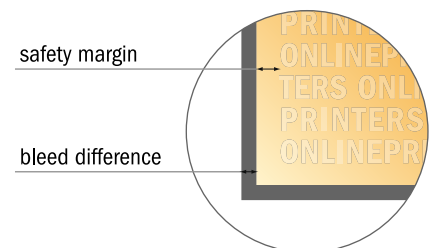

Ring Binders combined mechanism

A4 • 25 mm capacity - 2 binders

- Data format (incl. 16.00 mm bleed): 61.20 x 34.70 cm
- Trimmed size (open): 58.00 x 31.50 cm
- Trimmed size (closed): 29.00 x 31.50 x 3.40 cm

- **Safety margin**
Maintaining 4 mm space between the text/information and the edge of the trimmed format prevents undesirable cuts.

Please note:

- Allow for trim allowance and safety margin according to instructions.
- Arrange background graphics, images or graphics up to the edge of the data format.
- Tolerances may occur during production due to cutting, punching and folding processes.
- This sketch is not drawn to scale.
- Printing data: Instructions and templates can be found under the menu item "Printing data" at www.onlineprinters.com.