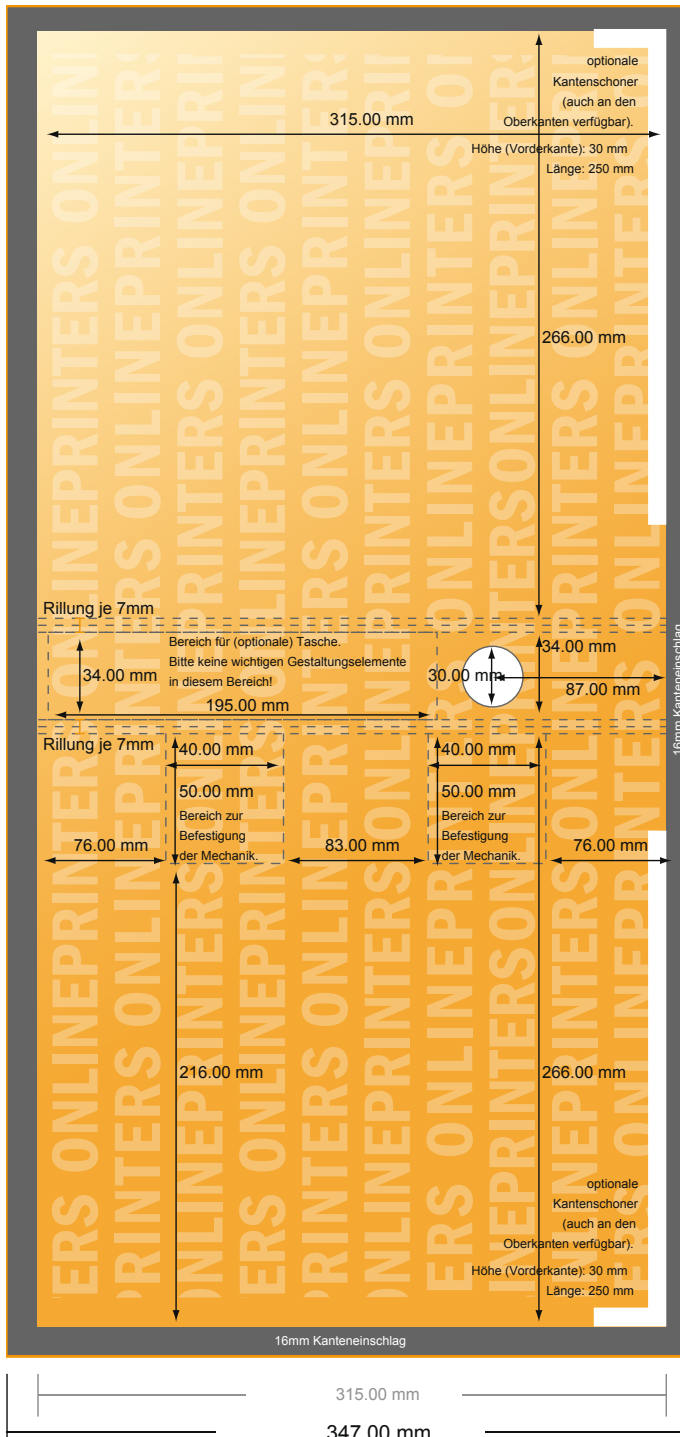

Ring Binders combined mechanism

A4 • 25 mm capacity - 2 binders

- Data format (incl. 16.00 mm bleed): 61.20 x 34.70 cm
- Trimmed size (open): 58.00 x 31.50 cm
- Trimmed size (closed): 29.00 x 31.50 x 3.40 cm

- **Safety margin**
Maintaining 4 mm space between the text/information and the edge of the trimmed format prevents undesirable cuts.

Please note:

- Allow for trim allowance and safety margin according to instructions.
- Arrange background graphics, images or graphics up to the edge of the data format.
- Tolerances may occur during production due to cutting, punching and folding processes.
- This sketch is not drawn to scale.
- Printing data: Instructions and templates can be found under the menu item "Printing data" at www.onlineprinters.com.