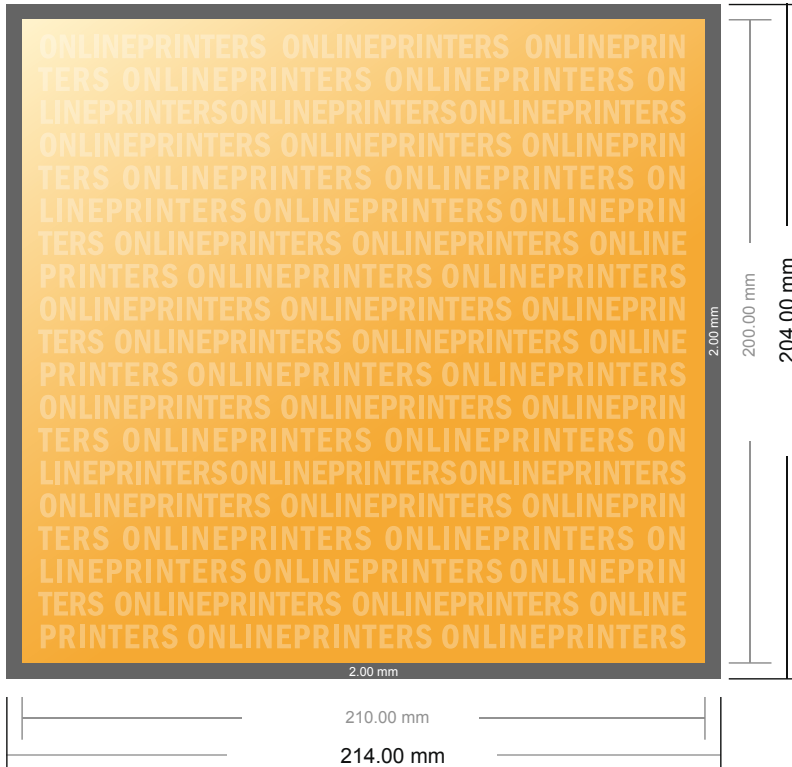

Carbon Copy Pads

21 x 20 cm • Landscape

- Data format (incl. 2.00 mm bleed): 21.40 x 20.40 cm
- Trimmed size: 21.00 x 20.00 cm
- **Safety margin**
Maintaining 4 mm space between the text/information and the edge of the trimmed format prevents undesirable cuts.

Please note:

- Allow for trim allowance and safety margin according to instructions.
- Arrange background graphics, images or graphics up to the edge of the data format.
- Tolerances may occur during production due to cutting, punching and folding processes.
- This sketch is not drawn to scale.
- Printing data: Instructions and templates can be found under the menu item "Printing data" at www.onlineprinters.com.