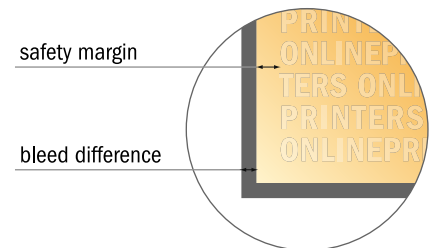

Carbon Copy Pads

21 x 20 cm • Landscape

- Data format (incl. 2.00 mm bleed): 21.40 x 20.40 cm
- Trimmed size: 21.00 x 20.00 cm
- Front side and reverse side dimensions are identical.
- **Safety margin**
Maintaining 4 mm space between the text/information and the edge of the trimmed format prevents undesirable cuts.

Please note:

- Allow for trim allowance and safety margin according to instructions.
- Arrange background graphics, images or graphics up to the edge of the data format.
- Tolerances may occur during production due to cutting, punching and folding processes.
- This sketch is not drawn to scale.
- Printing data: Instructions and templates can be found under the menu item "Printing data" at www.onlineprinters.com.