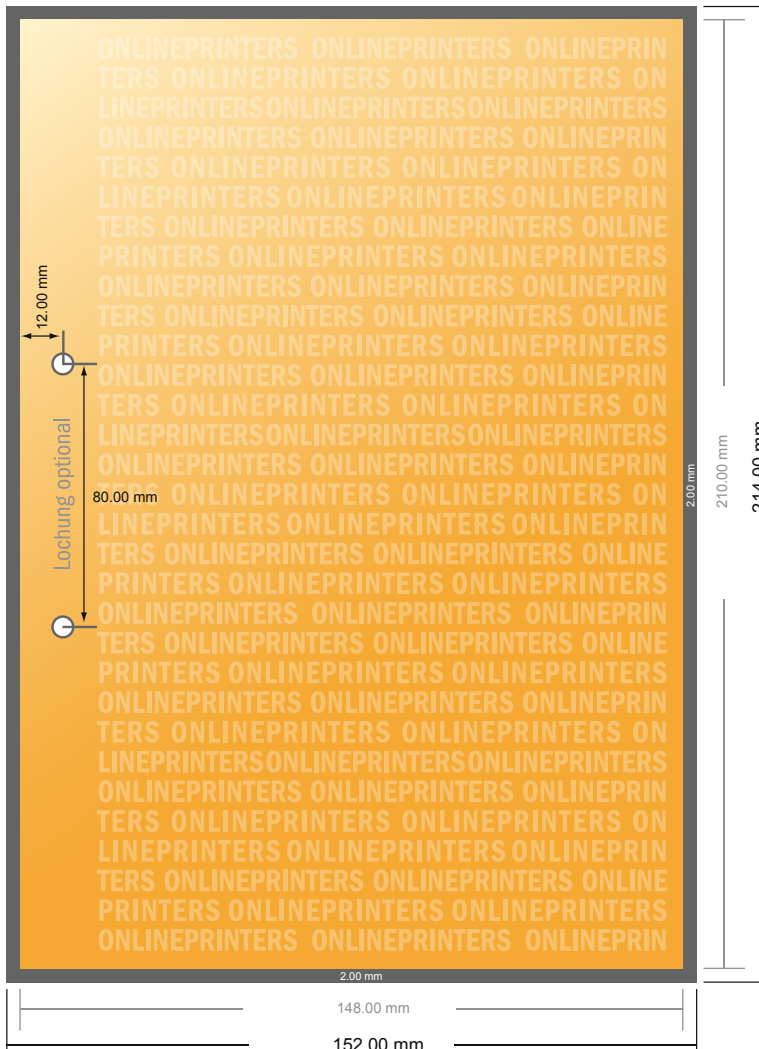

Carbon Copy Pads

A5

- **Data format**
(incl. 2.00 mm bleed):
15.20 x 21.40 cm
- **Trimmed size:**
14.80 x 21.00 cm
- **Front side and reverse side dimensions are identical.**
- **Safety margin**
Maintaining 4 mm space between the text/information and the edge of the trimmed format prevents undesirable cuts.

Please note:

- Allow for trim allowance and safety margin according to instructions.
- Arrange background graphics, images or graphics up to the edge of the data format.
- Tolerances may occur during production due to cutting, punching and folding processes.
- This sketch is not drawn to scale.
- Printing data: Instructions and templates can be found under the menu item "Printing data" at www.onlineprinters.com.