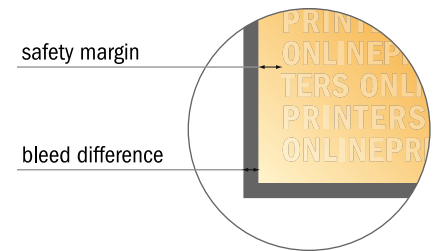

Economy Flyers & Leaflets

A6

- Data format
(incl. 2.00 mm bleed):
10.90 x 15.20 cm
- Trimmed size:
10.50 x 14.80 cm
- Front side and reverse side
dimensions are identical.
- **Safety margin**
Maintaining 4 mm space between
the text/information and the edge
of the trimmed format prevents
undesirable cuts.

Please note:

- Allow for trim allowance and safety margin according to instructions.
- Arrange background graphics, images or graphics up to the edge of the data format.
- Tolerances may occur during production due to cutting, punching and folding processes.
- This sketch is not drawn to scale.
- Printing data: Instructions and templates can be found under the menu item "Printing data" at www.onlineprinters.com.