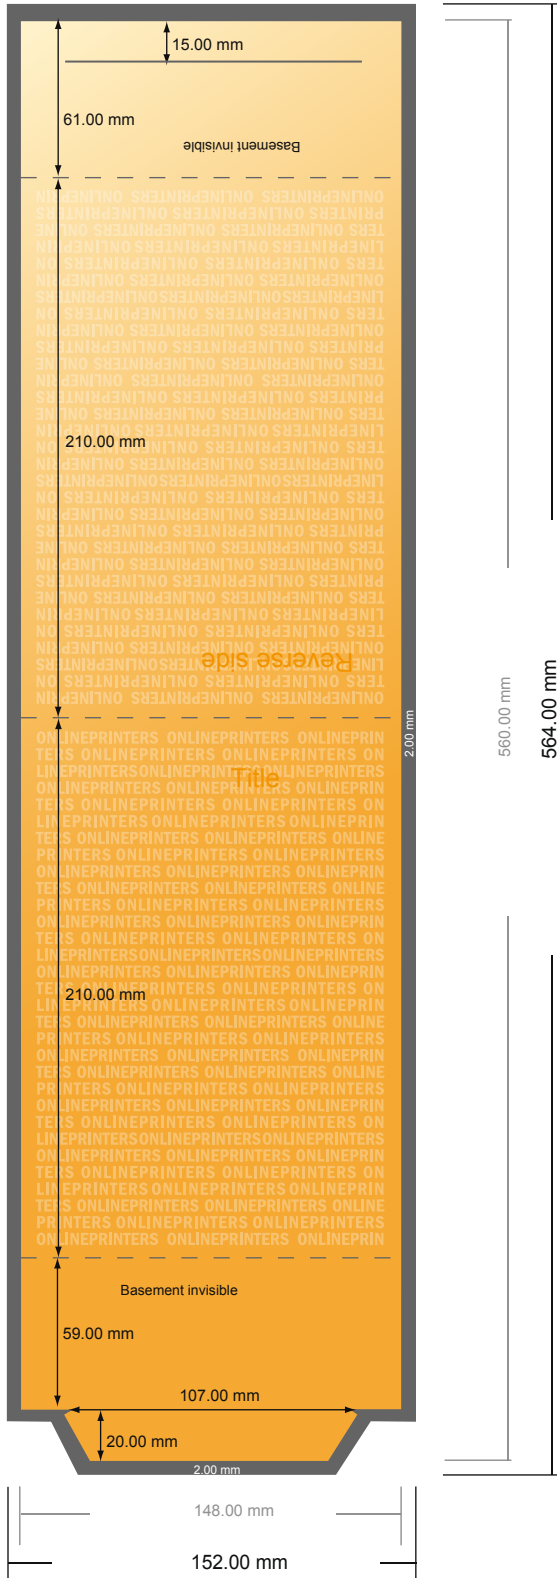

Displays

A5 • Portrait

- Data format (incl. 2.00 mm bleed): 15.20 x 56.40 cm

- Trimmed size: 14.80 x 56.00 cm

- **Safety margin**
Maintaining 4 mm space between the text/information and the edge of the trimmed format prevents undesirable cuts.

Please note:

- Allow for trim allowance and safety margin according to instructions.
- Arrange background graphics, images or graphics up to the edge of the data format.
- Tolerances may occur during production due to cutting, punching and folding processes.
- This sketch is not drawn to scale.
- Printing data: Instructions and templates can be found under the menu item "Printing data" at www.onlineprinters.com.