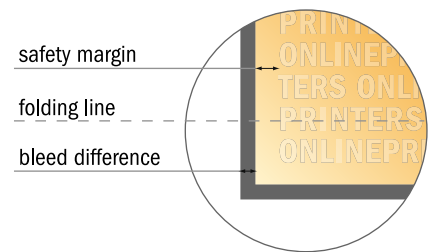

Displays

A5 • Portrait

- Data format (incl. 2.00 mm bleed): 15.20 x 56.40 cm

- Trimmed size: 14.80 x 56.00 cm

- **Safety margin**
Maintaining 4 mm space between the text/information and the edge of the trimmed format prevents undesirable cuts.

Please note:

- Allow for trim allowance and safety margin according to instructions.
- Arrange background graphics, images or graphics up to the edge of the data format.
- Tolerances may occur during production due to cutting, punching and folding processes.
- This sketch is not drawn to scale.
- Printing data: Instructions and templates can be found under the menu item "Printing data" at www.onlineprinters.com.