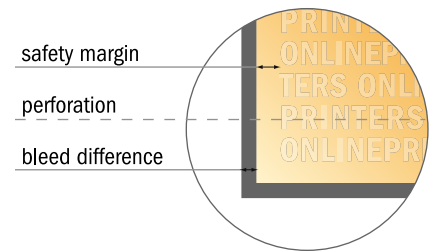

## Displays

A7 • Landscape

- Data format (incl. 2.00 mm bleed): 10.90 x 22.70 cm
- Trimmed size: 10.50 x 22.30 cm
- Front side and reverse side dimensions are identical.
- **Safety margin**  
Maintaining 4 mm space between the text/information and the edge of the trimmed format prevents undesirable cuts.

### Please note:

- Allow for trim allowance and safety margin according to instructions.
- Arrange background graphics, images or graphics up to the edge of the data format.
- Tolerances may occur during production due to cutting, punching and folding processes.
- This sketch is not drawn to scale.
- Printing data: Instructions and templates can be found under the menu item "Printing data" at [www.onlineprinters.com](http://www.onlineprinters.com).