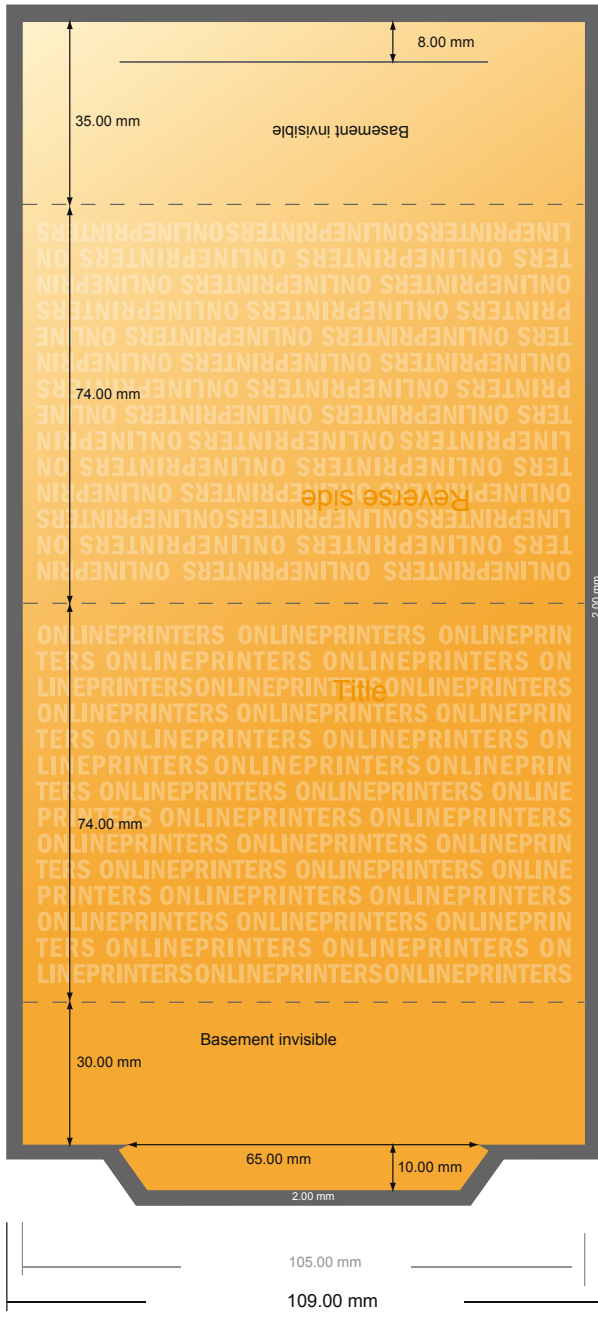

## Displays

A7 • Landscape

- Data format (incl. 2.00 mm bleed): 10.90 x 22.70 cm
- Trimmed size: 10.50 x 22.30 cm
- Front side and reverse side dimensions are identical.
- **Safety margin**  
Maintaining 4 mm space between the text/information and the edge of the trimmed format prevents undesirable cuts.

### Please note:

- Allow for trim allowance and safety margin according to instructions.
- Arrange background graphics, images or graphics up to the edge of the data format.
- Tolerances may occur during production due to cutting, punching and folding processes.
- This sketch is not drawn to scale.
- Printing data: Instructions and templates can be found under the menu item "Printing data" at [www.onlineprinters.com](http://www.onlineprinters.com).