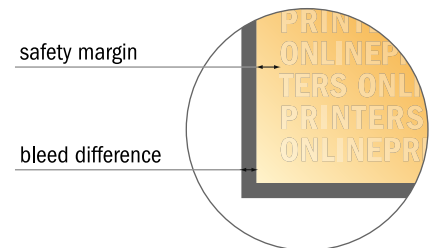

Business Cards

9.0 x 5.0 cm

- Data format (incl. 2.00 mm bleed): 9.40 x 5.40 cm
- Trimmed size: 9.00 x 5.00 cm
- Front side and reverse side dimensions are identical.
- **Safety margin**
Maintaining 4 mm space between the text/information and the edge of the trimmed format prevents undesirable cuts.

Please note:

- Allow for trim allowance and safety margin according to instructions.
- Arrange background graphics, images or graphics up to the edge of the data format.
- Tolerances may occur during production due to cutting, punching and folding processes.
- This sketch is not drawn to scale.
- Printing data: Instructions and templates can be found under the menu item "Printing data" at www.onlineprinters.com.