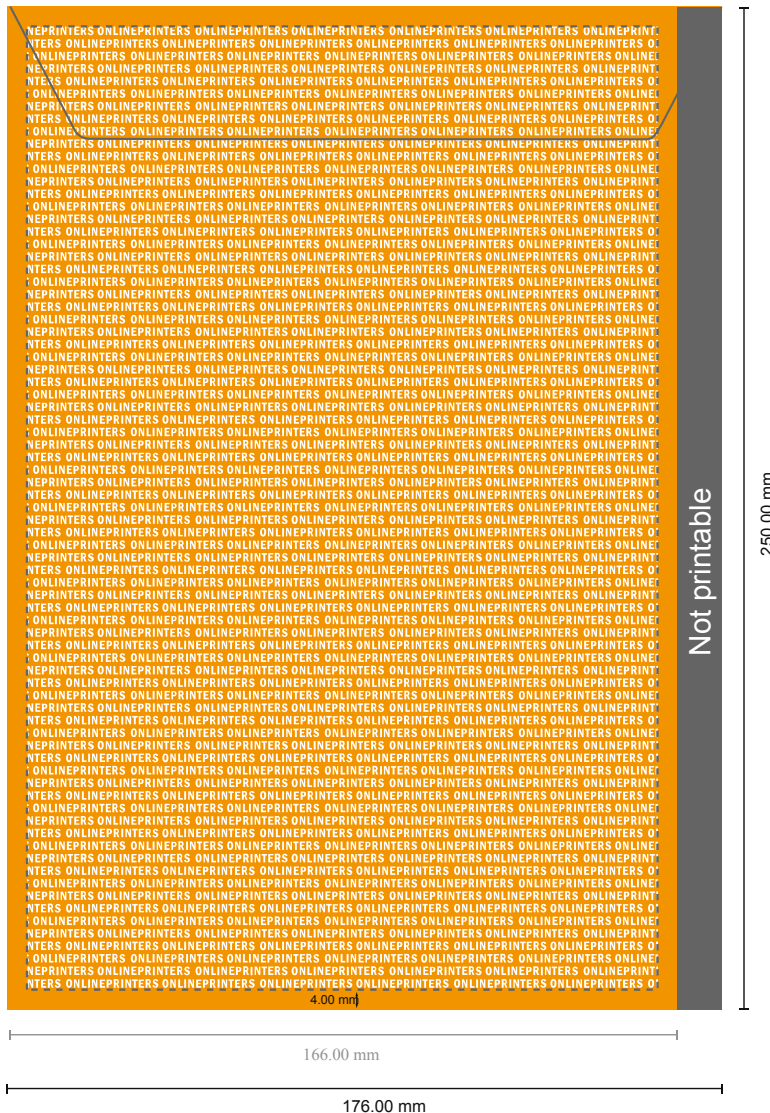

Mailers

DIN-B5 • without window

- Trimmed size: 17.60 x 25.00 cm

- Printable area: 16.60 x 25.00 cm

- Safety margin**
Maintaining 4 mm space between the text/information and the edge of the trimmed format prevents undesirable cuts.

Please note:

- Allow for trim allowance and safety margin according to instructions.
- Arrange background graphics, images or graphics up to the edge of the data format.
- Tolerances may occur during production due to cutting, punching and folding processes.
- This sketch is not drawn to scale.
- Printing data: Instructions and templates can be found under the menu item "Printing data" at www.onlineprinters.com.