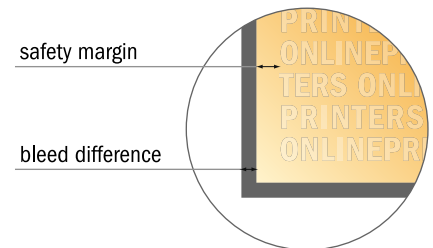

Flag without cantilever

120.0 x 400.0 cm

- Data format:
123.00 x 405.00 cm
- Trimmed size:
120.00 x 400.00 cm
- Visible area:
118.00 x 400.00 cm
- **Safety margin**
Maintaining 60 mm space between the text/information and the edge of the trimmed format prevents undesirable cuts.

Please note:

- Allow for trim allowance and safety margin according to instructions.
- Arrange background graphics, images or graphics up to the edge of the data format.
- Tolerances may occur during production due to cutting, punching and folding processes.
- This sketch is not drawn to scale.
- Printing data: Instructions and templates can be found under the menu item "Printing data" at www.onlineprinters.com.