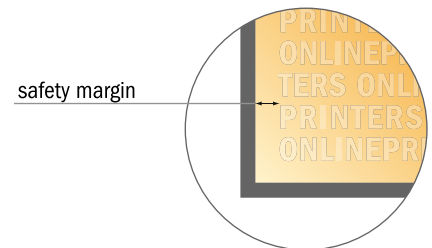

Newspaper printing

Broadsheet XXL

- Trimmed size:
40.00 x 57.00 cm
- Printable area:
37.00 x 53.00 cm
- Front side and reverse side dimensions are identical.
- **Safety margin**
Maintaining 4 mm space between the text/information and the edge of the trimmed format prevents undesirable cuts.

Please note:

- Allow for trim allowance and safety margin according to instructions.
- Arrange background graphics, images or graphics up to the edge of the data format.
- Tolerances may occur during production due to cutting, punching and folding processes.
- This sketch is not drawn to scale.
- Printing data: Instructions and templates can be found under the menu item "Printing data" at www.onlineprinters.com.