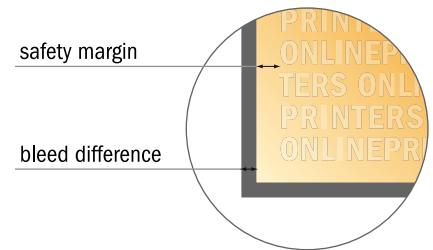

## Folding fabric print

225.0 x 225.0 cm

- Data format (incl. 10.00 mm inlay): 295.00 x 227.00 cm
- Trimmed size: 293.00 x 225.00 cm
- **Safety margin**  
Maintaining 50 mm space between the text/information and the edge of the trimmed format prevents undesirable cuts.

### Please note:

- Allow for trim allowance and safety margin according to instructions.
- Arrange background graphics, images or graphics up to the edge of the data format.
- Tolerances may occur during production due to cutting, punching and folding processes.
- This sketch is not drawn to scale.
- Printing data: Instructions and templates can be found under the menu item "Printing data" at [www.onlineprinters.com](http://www.onlineprinters.com).