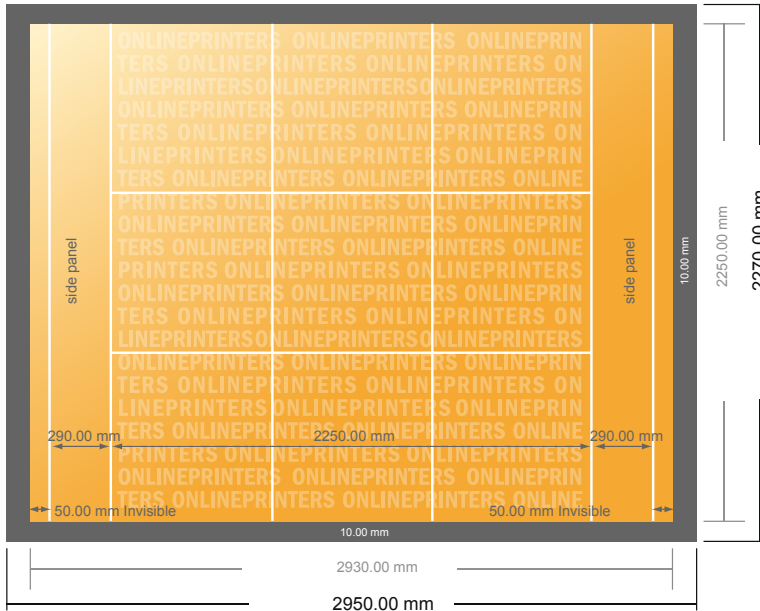

## Folding fabric print

225.0 x 225.0 cm

- Data format (incl. 10.00 mm inlay): 295.00 x 227.00 cm
- Trimmed size: 293.00 x 225.00 cm
- **Safety margin**  
Maintaining 50 mm space between the text/information and the edge of the trimmed format prevents undesirable cuts.

### Please note:

- Allow for trim allowance and safety margin according to instructions.
- Arrange background graphics, images or graphics up to the edge of the data format.
- Tolerances may occur during production due to cutting, punching and folding processes.
- This sketch is not drawn to scale.
- Printing data: Instructions and templates can be found under the menu item "Printing data" at [www.onlineprinters.com](http://www.onlineprinters.com).