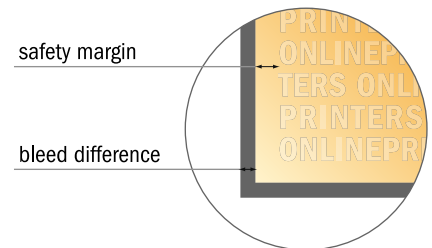

## Bottle Collars

- Data format:  
16.90 x 17.30 cm
- Trimmed size (open):  
16.50 x 16.90 cm
- Front side and reverse side dimensions are identical.
- **Safety margin**  
Maintaining 4 mm space between the text/information and the edge of the trimmed format prevents undesirable cuts.

### Please note:

- Allow for trim allowance and safety margin according to instructions.
- Arrange background graphics, images or graphics up to the edge of the data format.
- Tolerances may occur during production due to cutting, punching and folding processes.
- This sketch is not drawn to scale.
- Printing data: Instructions and templates can be found under the menu item "Printing data" at [www.onlineprinters.com](http://www.onlineprinters.com).