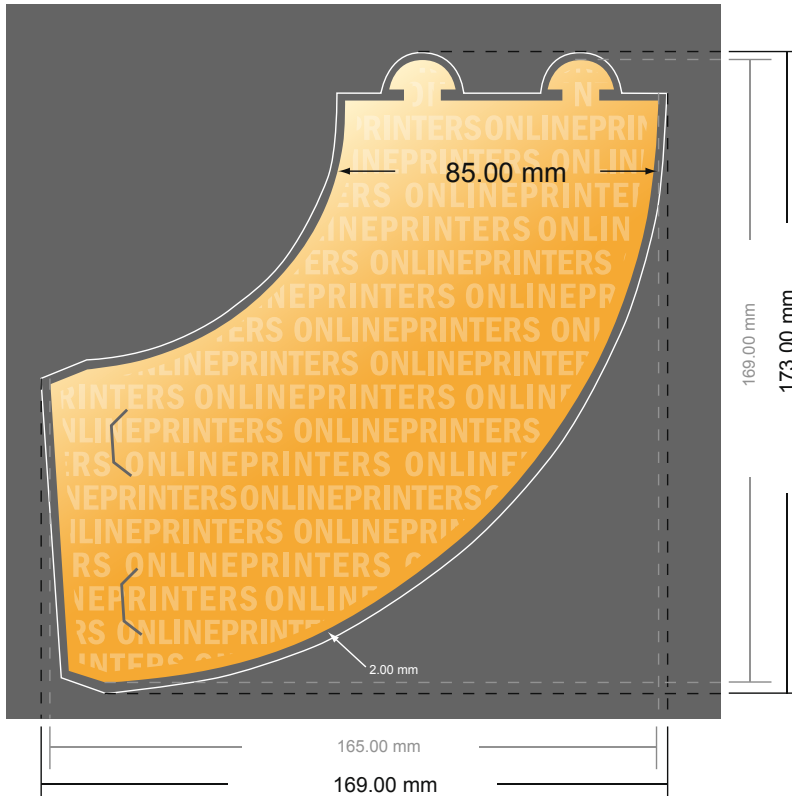

## Bottle Collars

- Data format:  
16.90 x 17.30 cm
- Trimmed size (open):  
16.50 x 16.90 cm
- Front side and reverse side dimensions are identical.
- **Safety margin**  
Maintaining 4 mm space between the text/information and the edge of the trimmed format prevents undesirable cuts.

### Please note:

- Allow for trim allowance and safety margin according to instructions.
- Arrange background graphics, images or graphics up to the edge of the data format.
- Tolerances may occur during production due to cutting, punching and folding processes.
- This sketch is not drawn to scale.
- Printing data: Instructions and templates can be found under the menu item "Printing data" at [www.onlineprinters.com](http://www.onlineprinters.com).