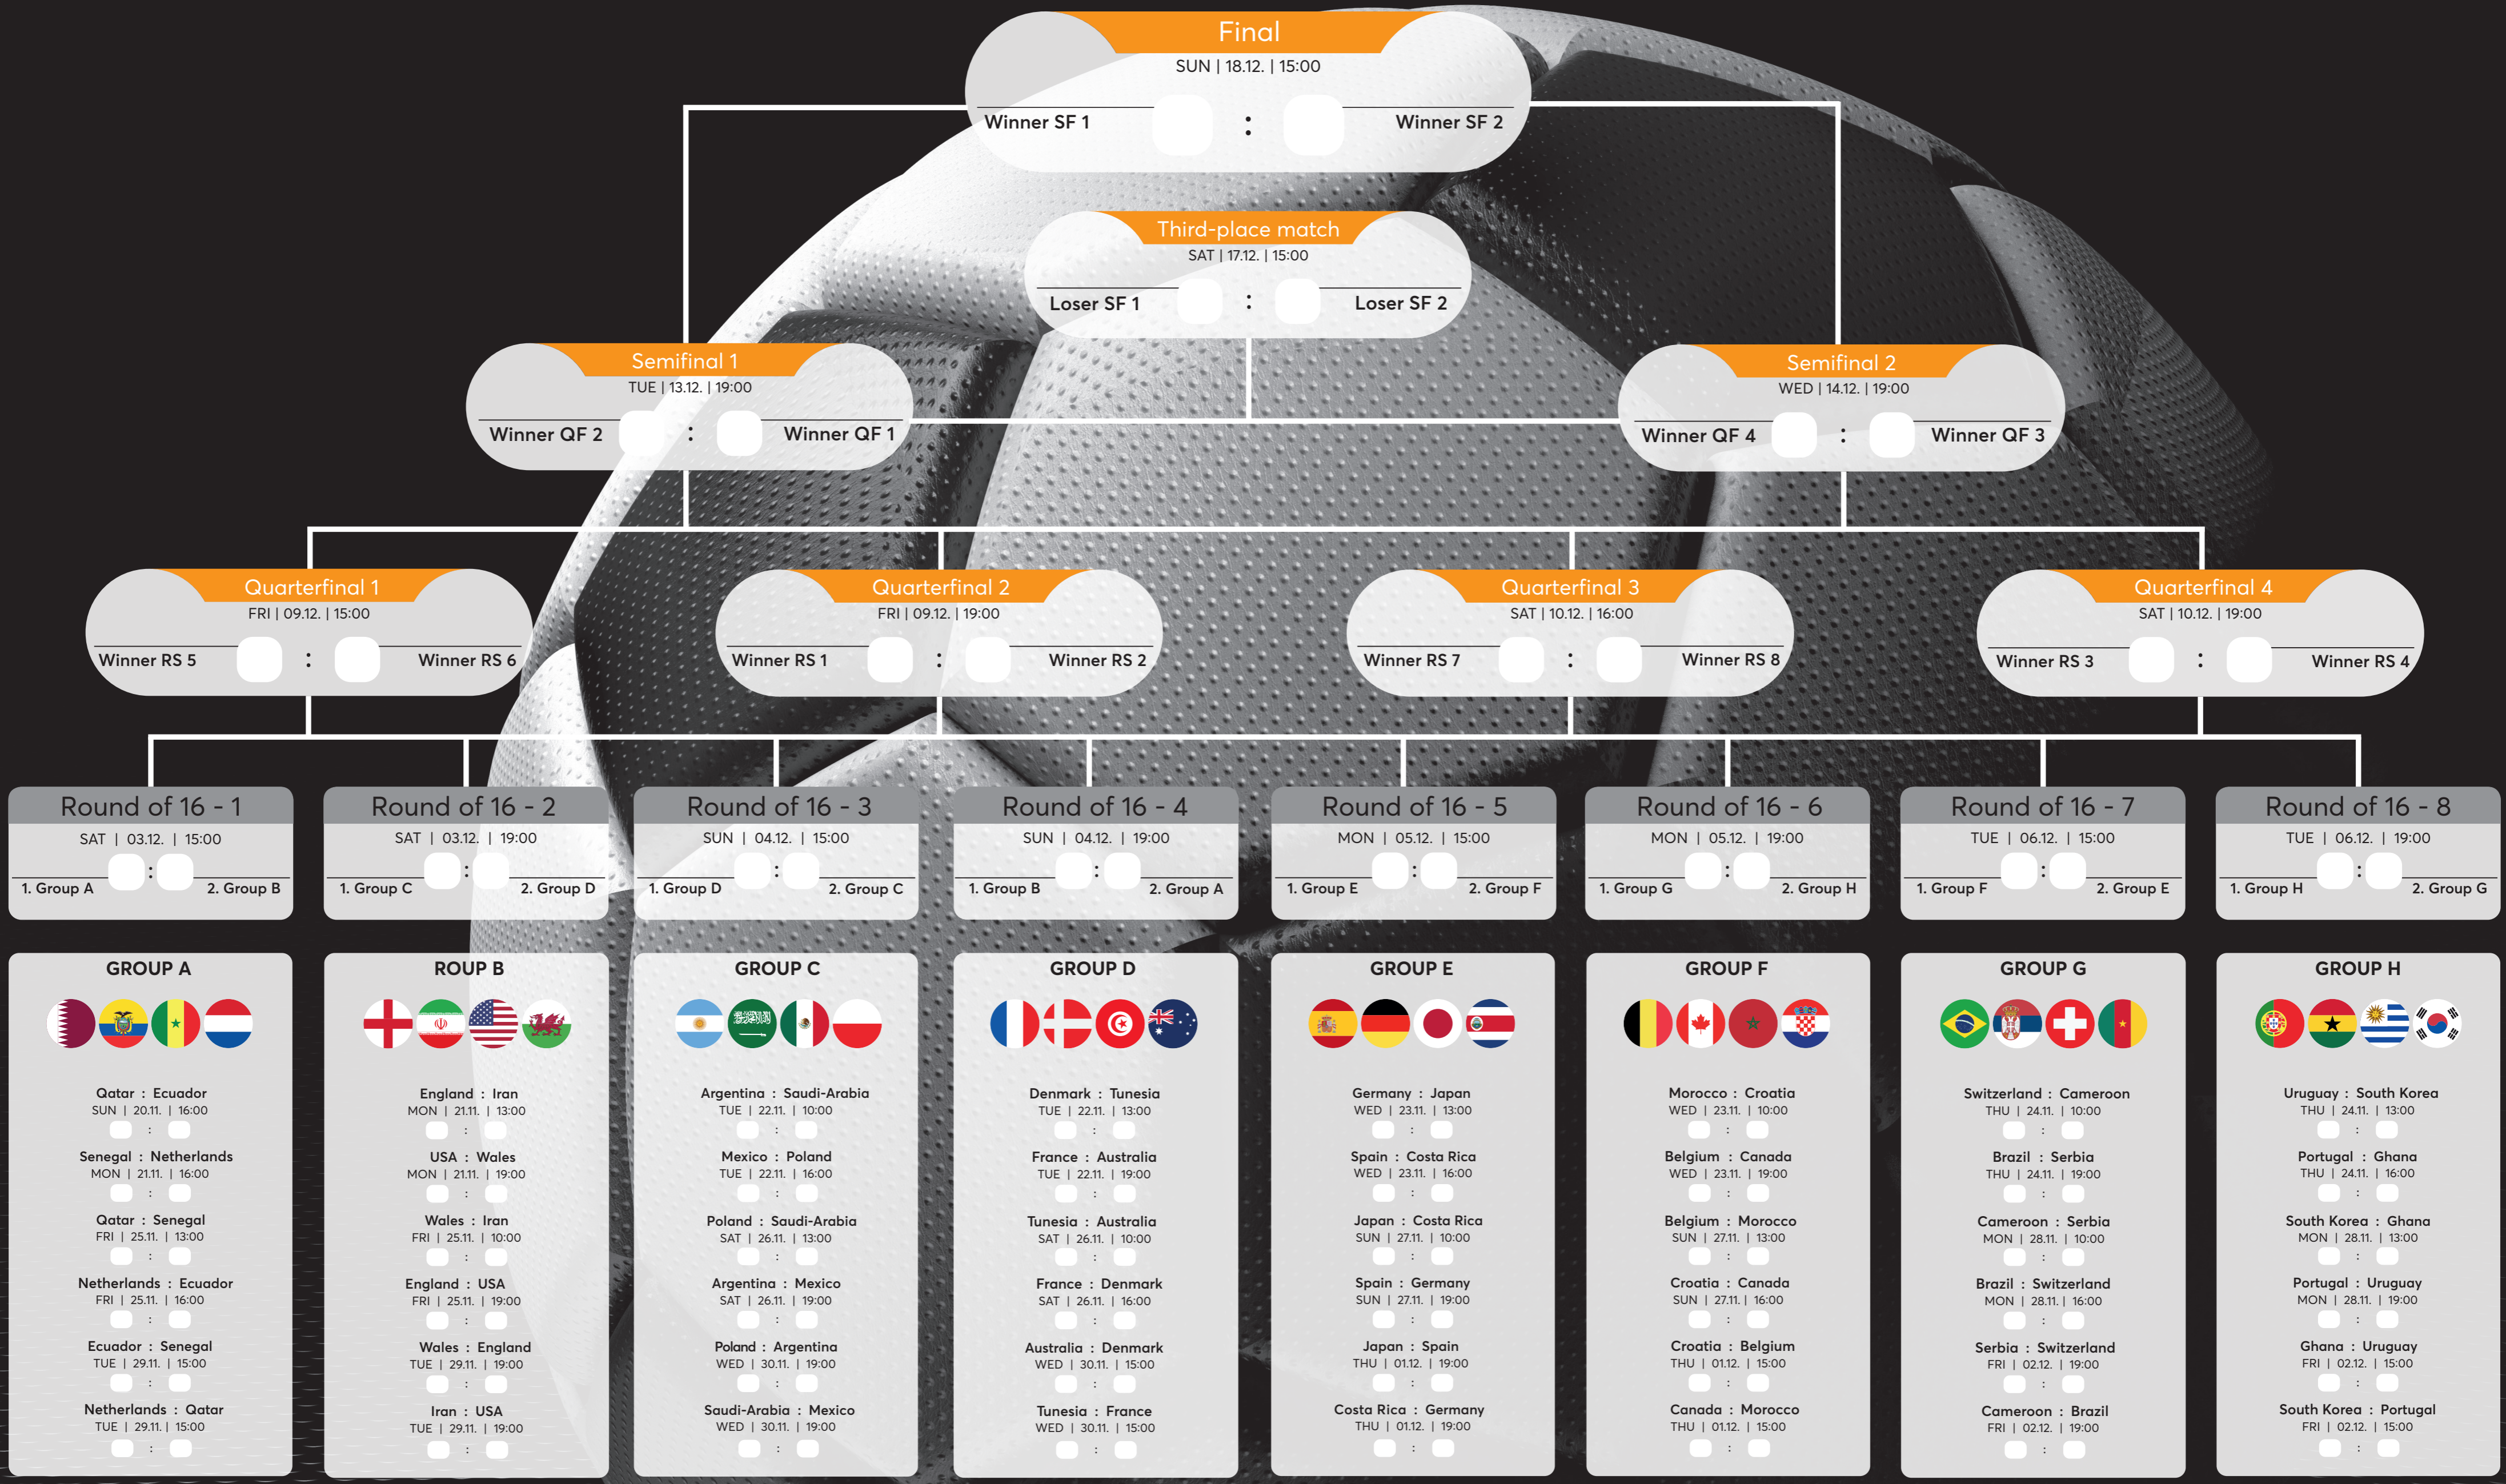

MATCH SCHEDULE WORLD CUP 2022

*all information without guarantee, errors and changes are reserved
*all times in GMT.